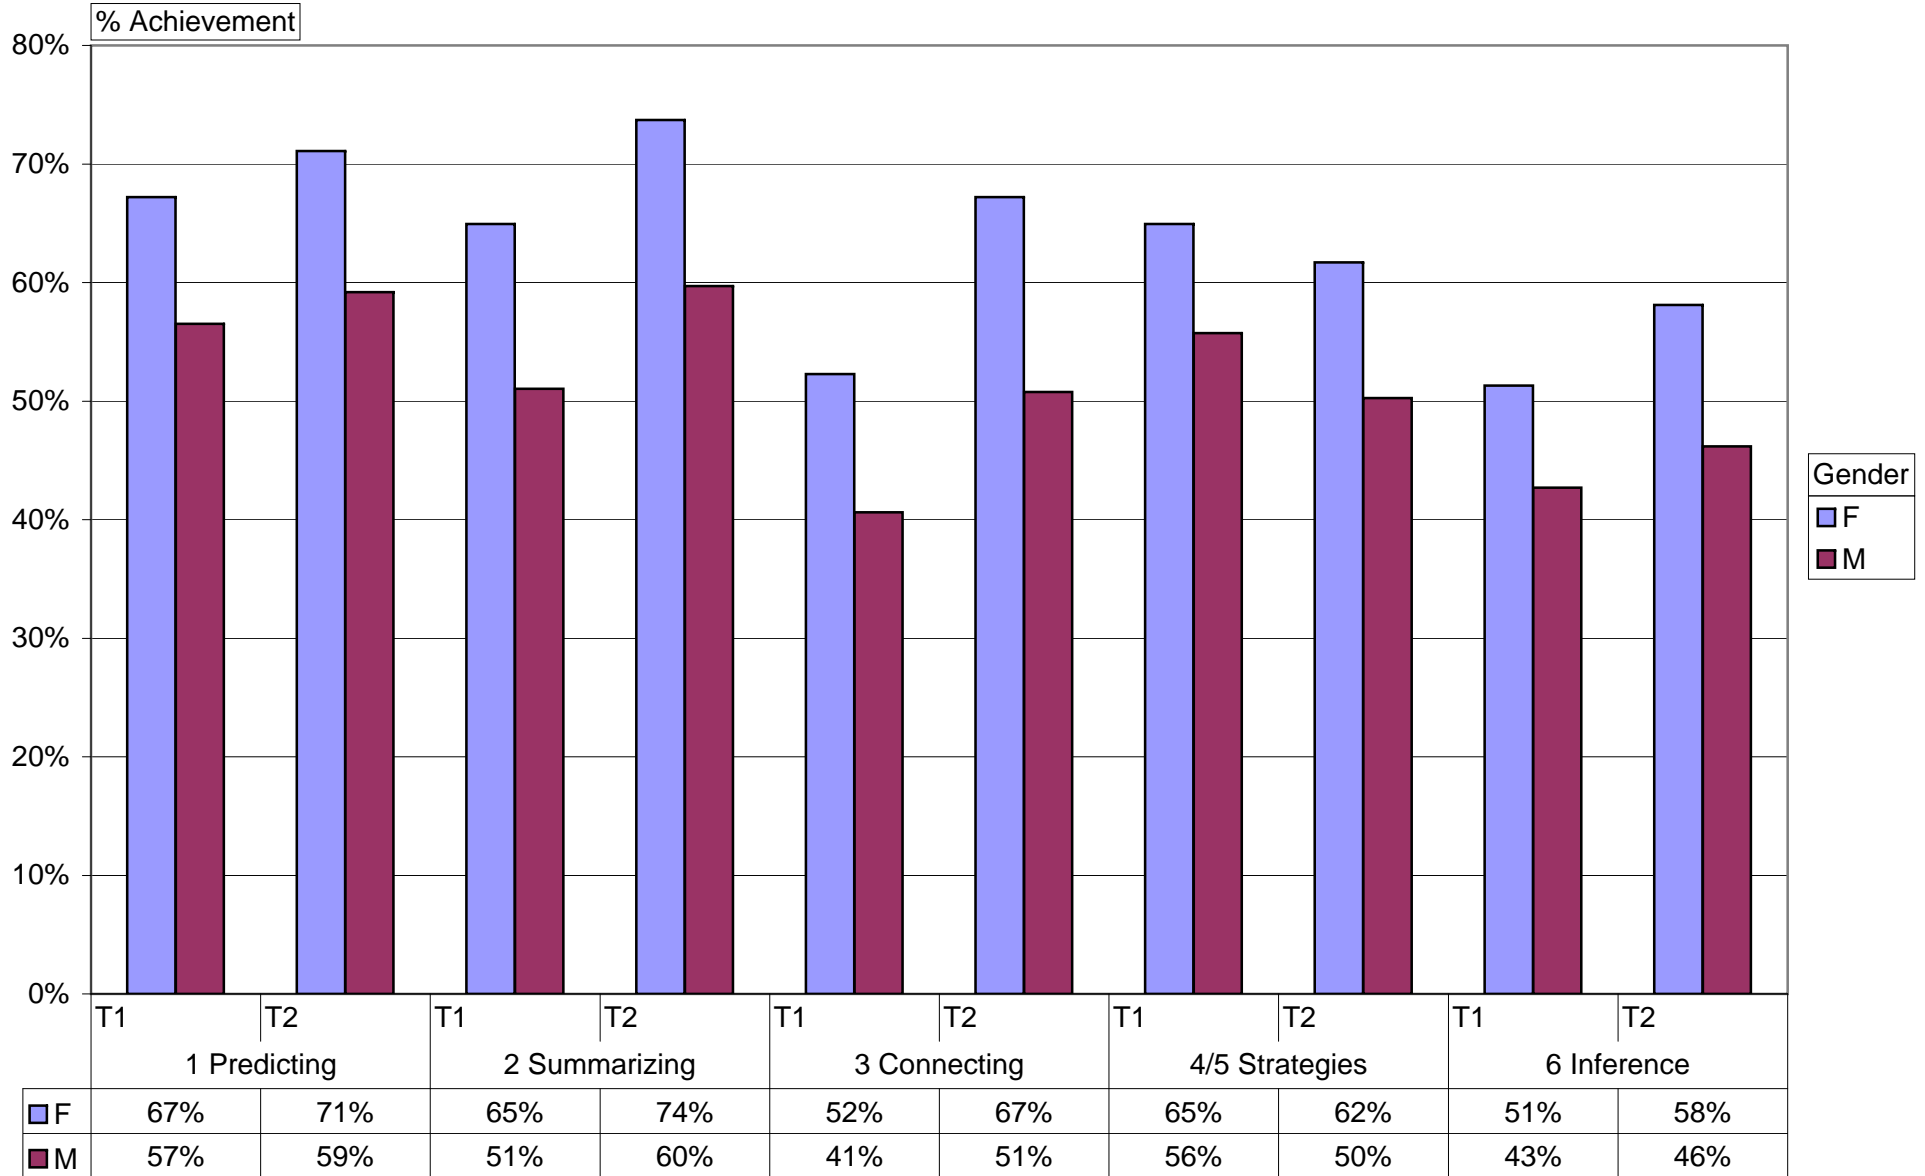

Appendix B

Formative Assessment results

**Burnaby North Secondary School
2007-2008 GRADE 8 FORMATIVE ASSESSMENT**

Assessment Term

**Burnaby North Secondary School
2007-2008 GRADE 8 FORMATIVE ASSESSMENT**

Assessment Term