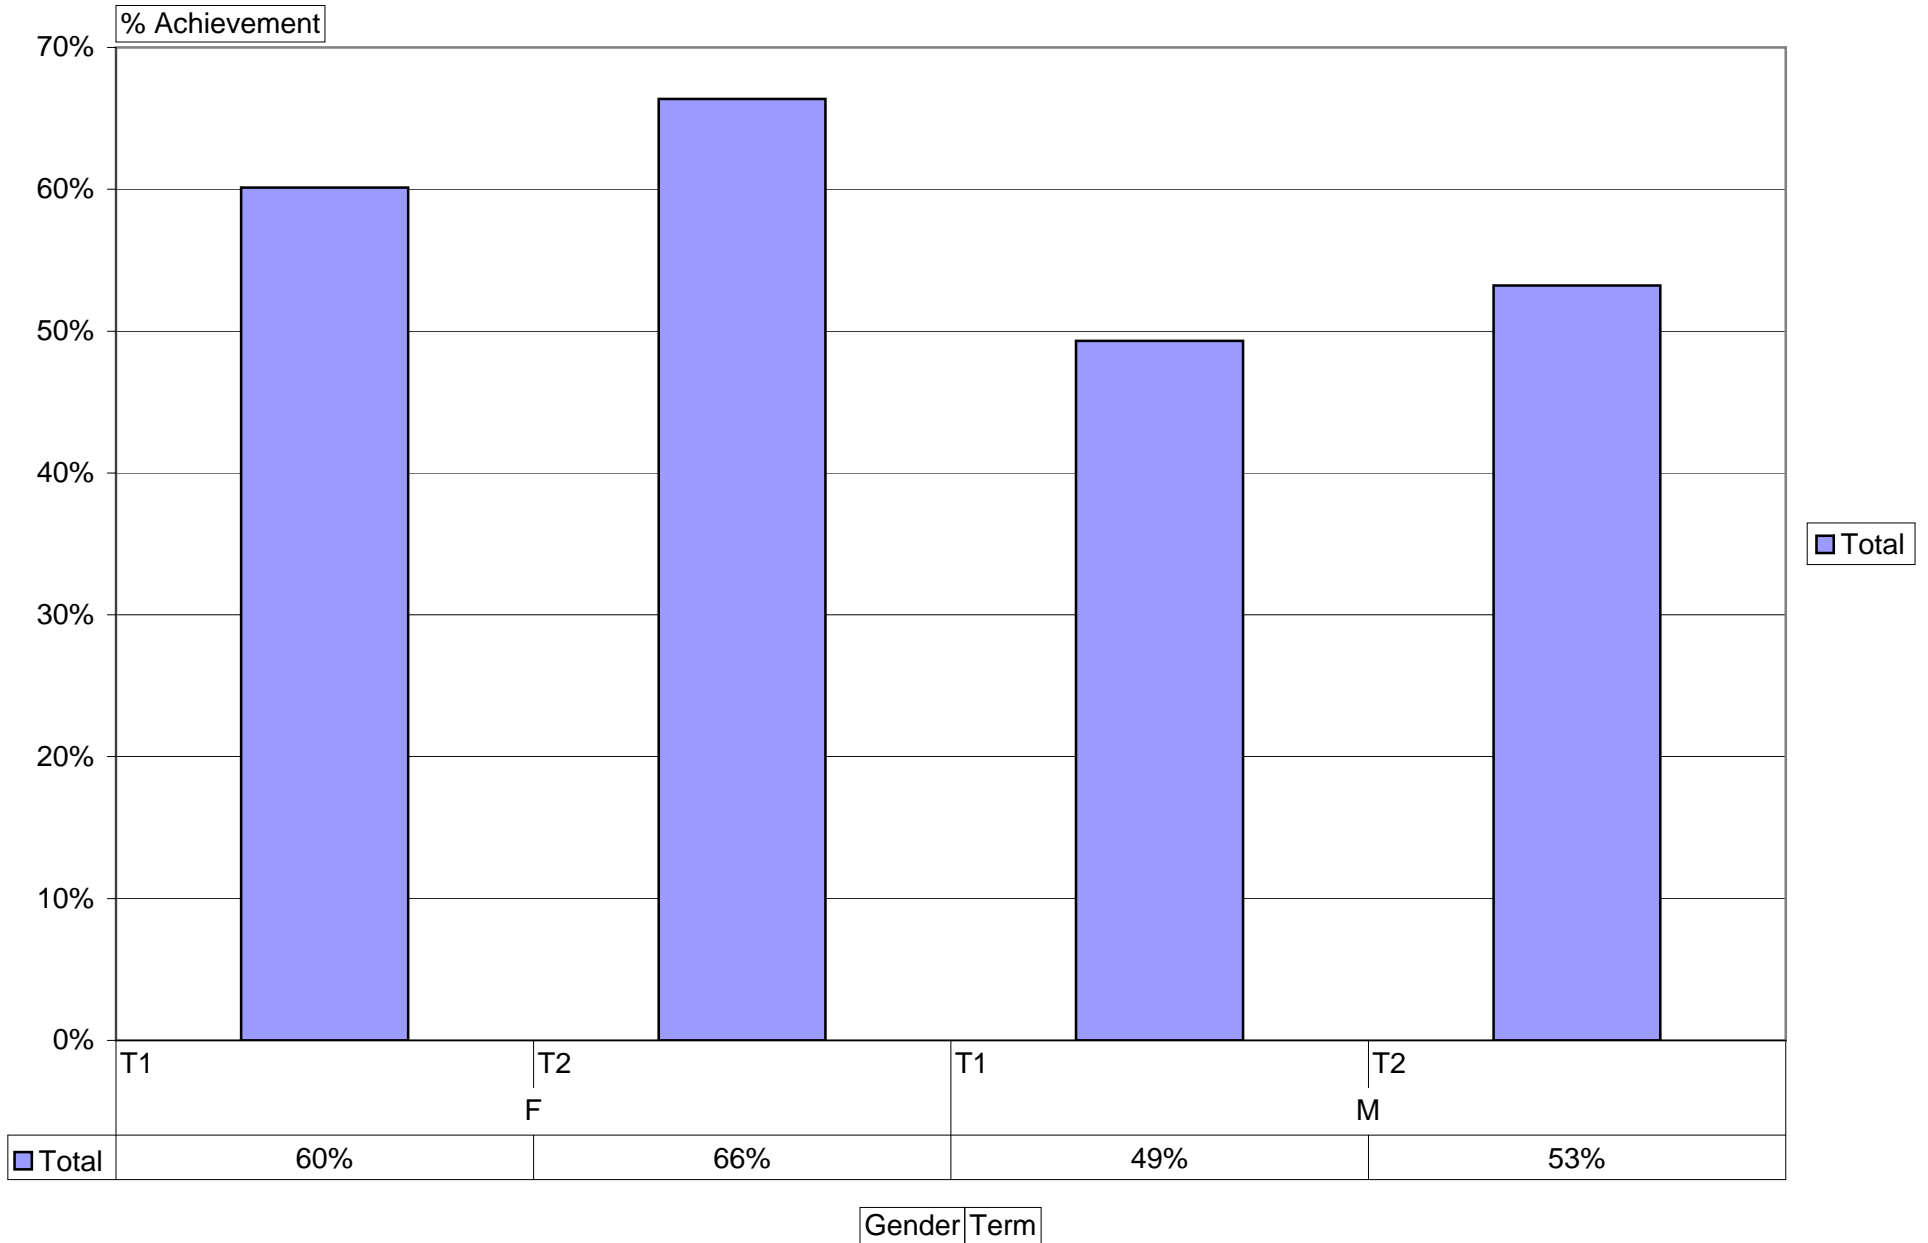

**Burnaby North Secondary School
2007-2008 GRADE 8 FORMATIVE ASSESSMENT**