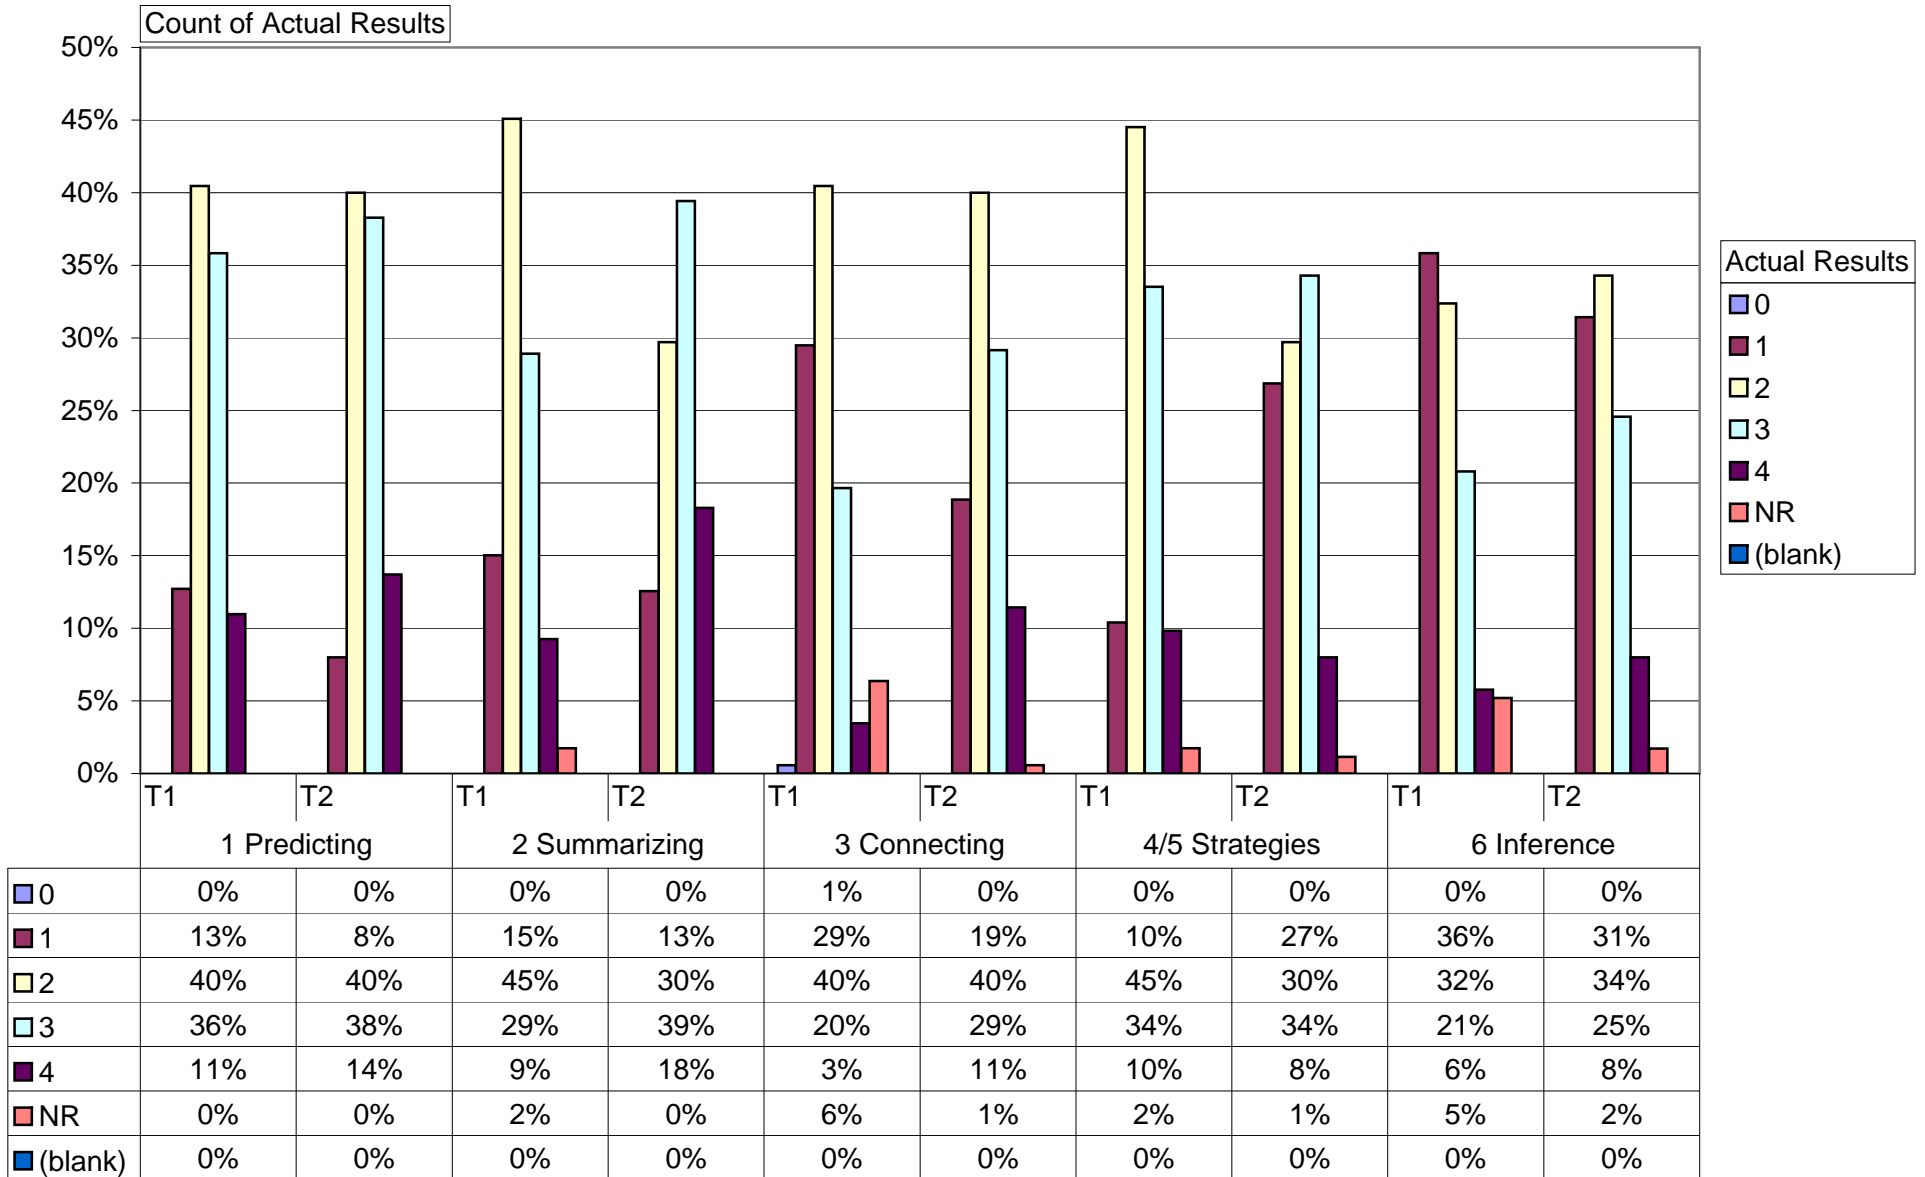

**Burnaby North Secondary School
2007-2008 GRADE 8 FORMATIVE ASSESSMENT**

Assessment Term