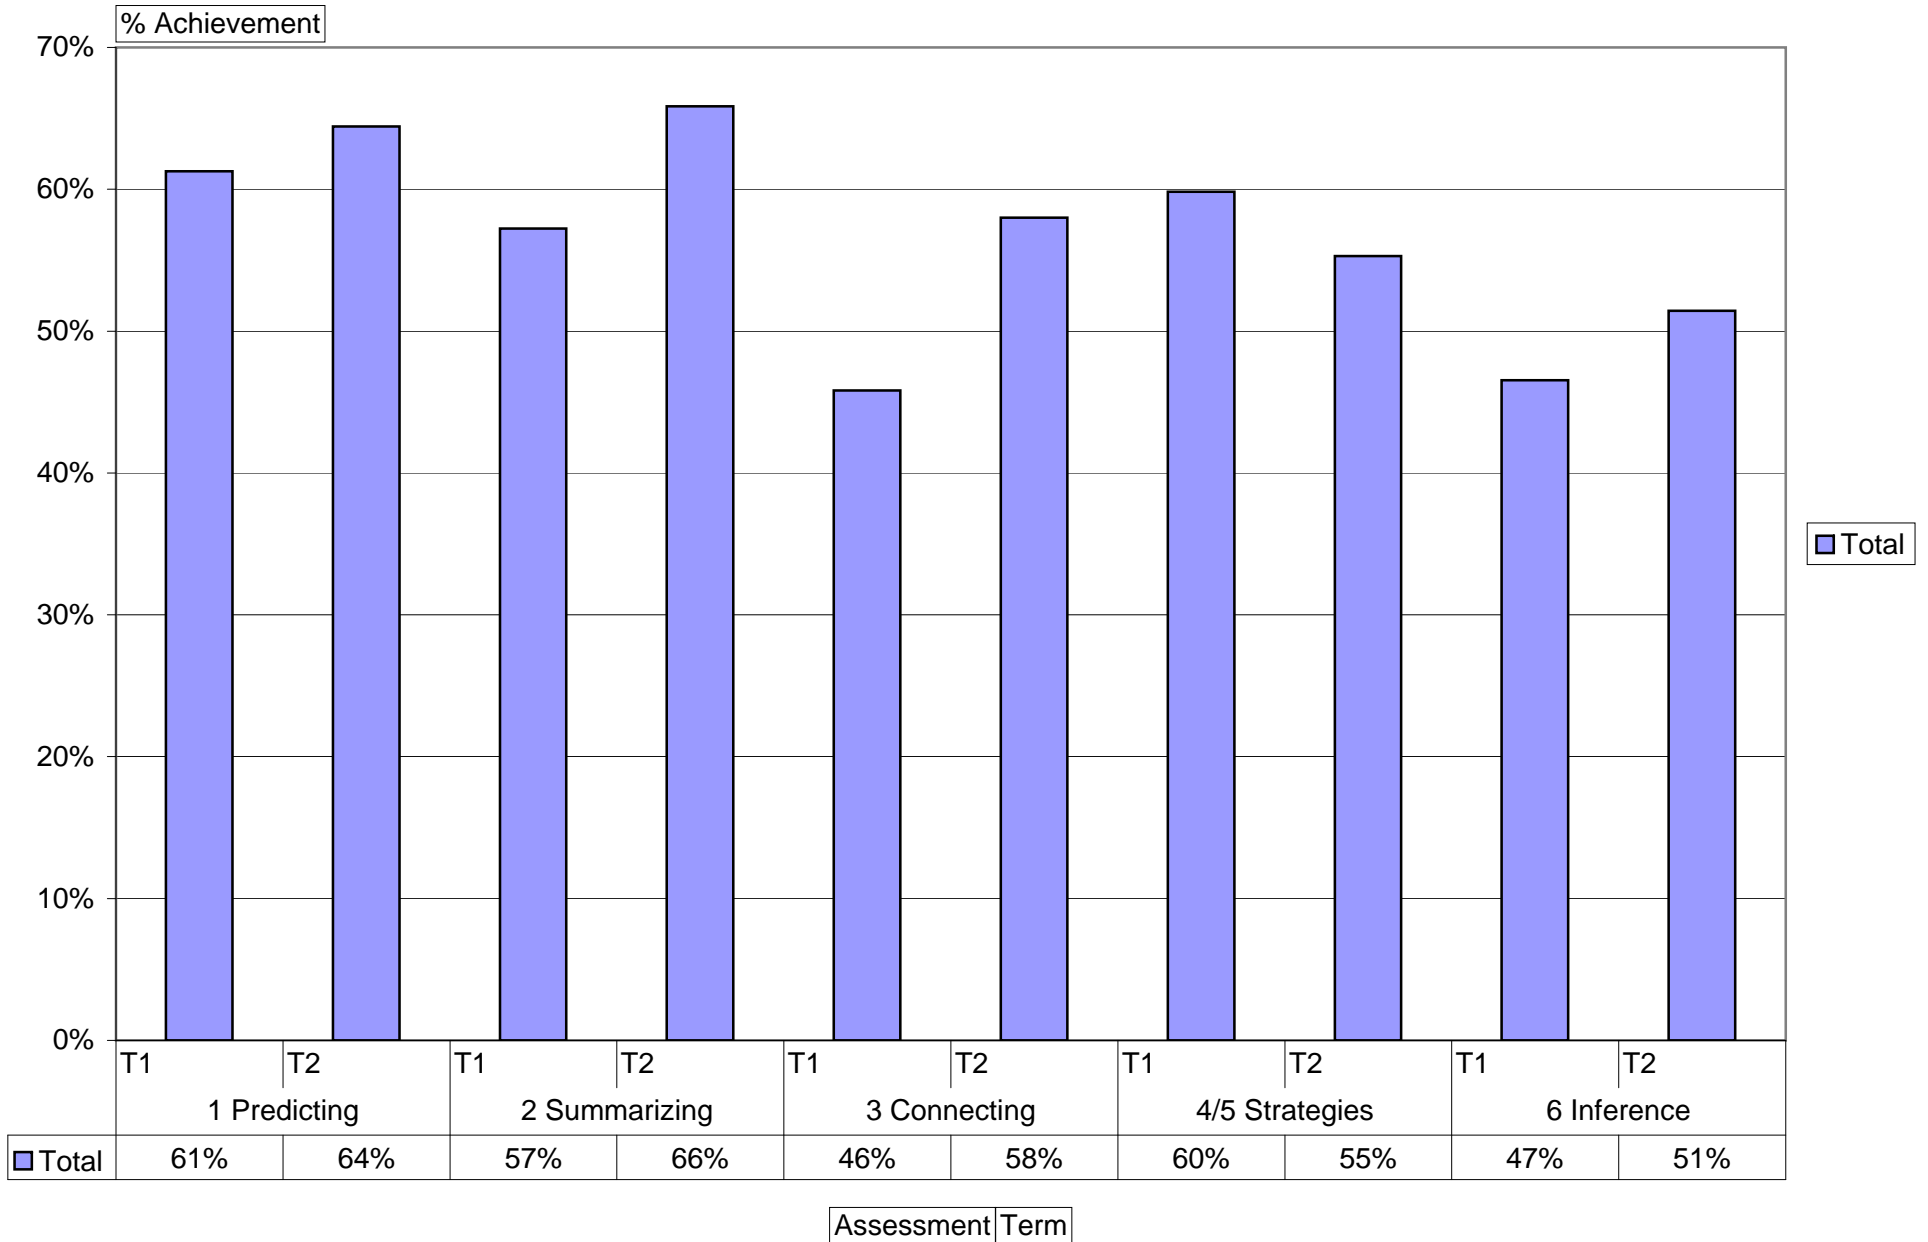

**Burnaby North Secondary School
2007-2008 GRADE 8 FORMATIVE ASSESSMENT**