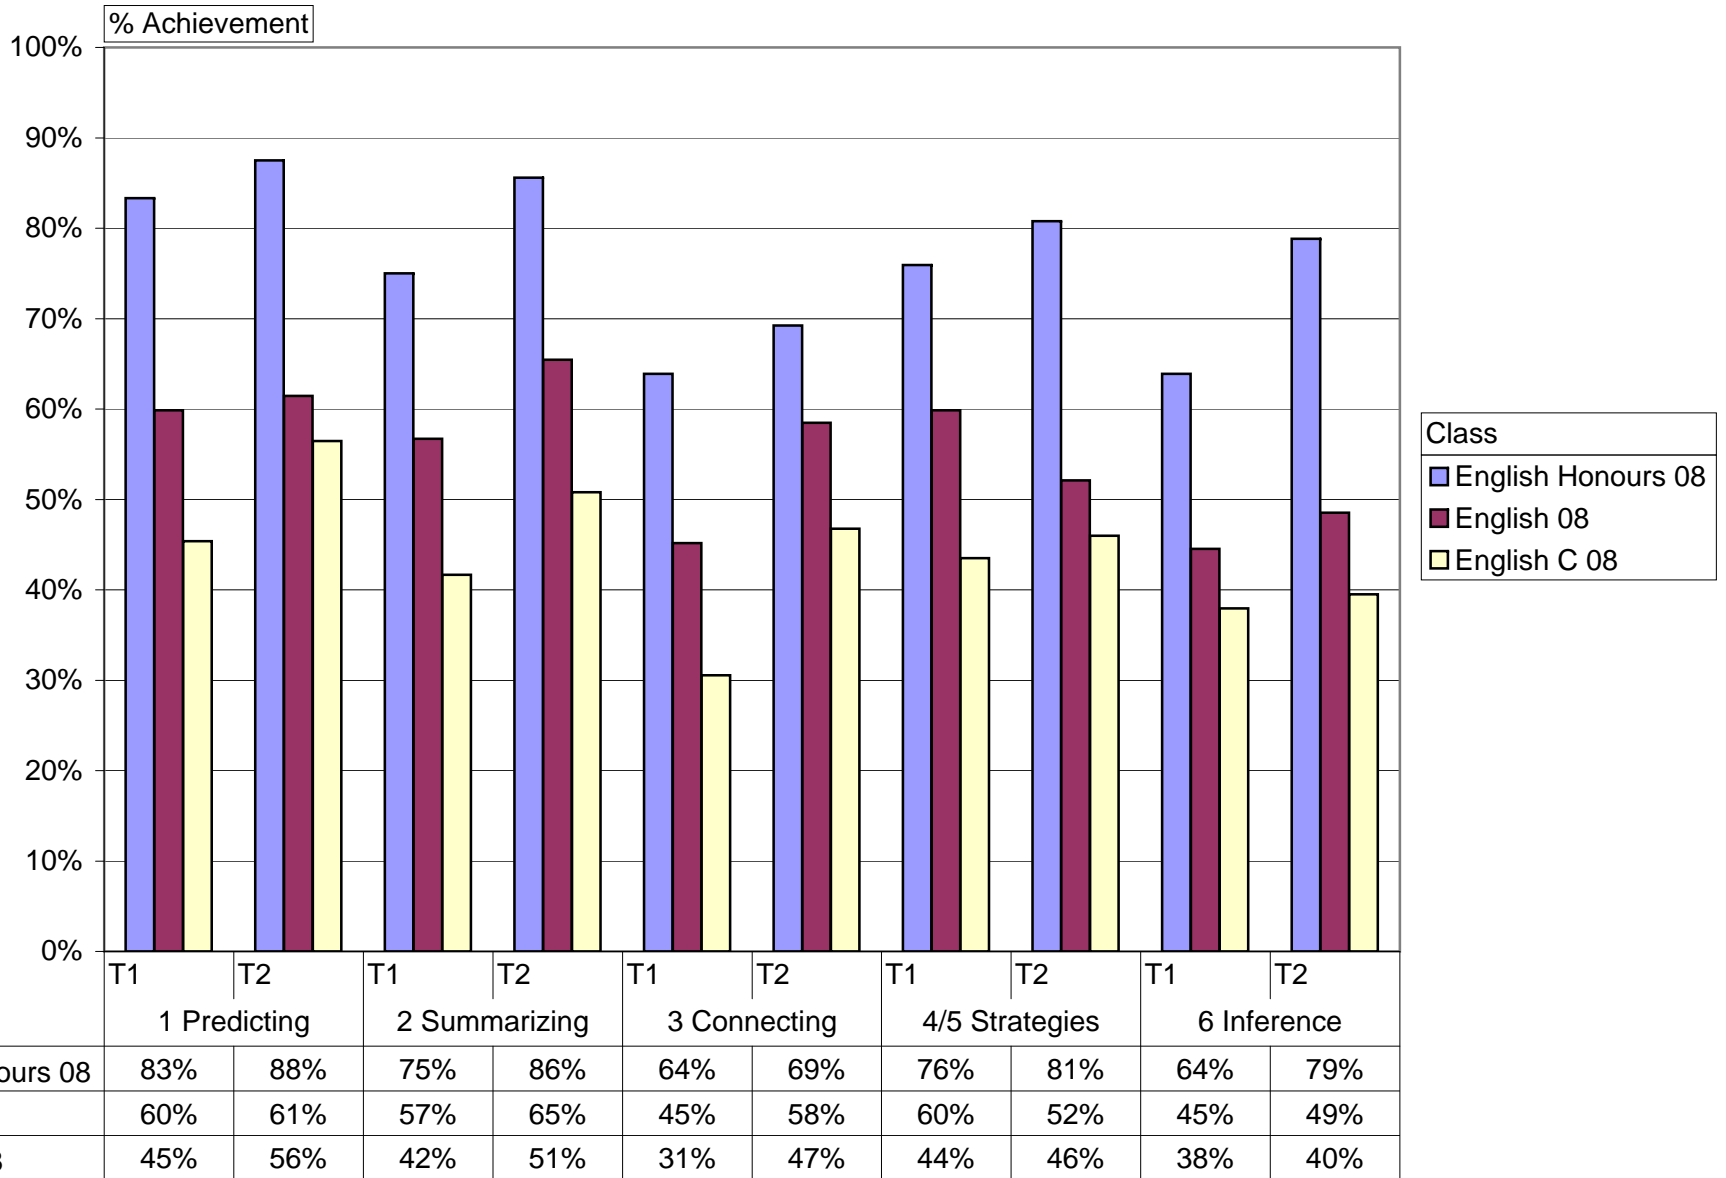

Appendix B

Formative Assessment results

**Burnaby North Secondary School
2007-2008 GRADE 8 FORMATIVE ASSESSMENT**

Assessment Term

**Burnaby North Secondary School
2007-2008 GRADE 8 FORMATIVE ASSESSMENT**

Assessment Term